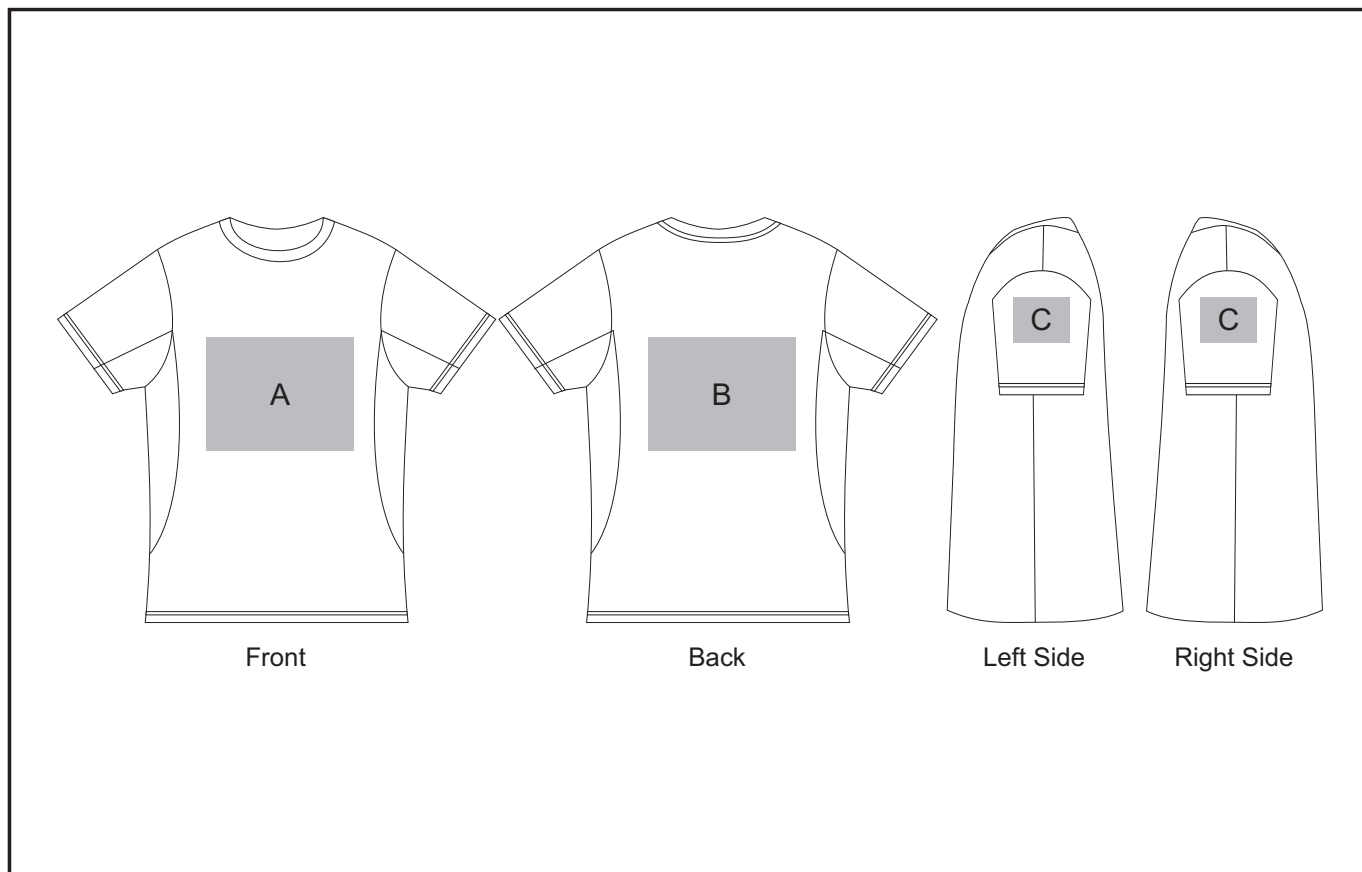

### Need to know:

- Includes 1-Position Digital Transfer (setup fee applies)

- **DTC/EMB inclusive Parameters: Left/Right Chest or Back = 100mm x 100mm**

#### **Position A**

1. Embroidery (EMB) - 9 colours  
Size: 200mm wide x 200mm high
2. Screen Print (SA) - 6 colours  
Size: 260mm wide x 200mm high
3. Digital Transfer Clothing (DTC) - Full colour  
Size: 290mm wide x 200mm high

#### **Position B**

1. Embroidery (EMB) - 9 colours  
Size: 80mm diameter
2. Screen Print (SA) - 6 colours  
Size: 60mm wide x 60mm high
3. Digital Transfer Clothing (DTC) - Full colour  
Size: 80mm wide x 80mm high

#### **Position C**

1. Embroidery (EMB) - 9 colours  
Size: 200mm wide x 200mm high
2. Screen Print (SA) - 6 colours  
Size: 260mm wide x 200mm high
3. Digital Transfer Clothing (DTC) - Full colour  
Size: 290mm wide x 200mm high